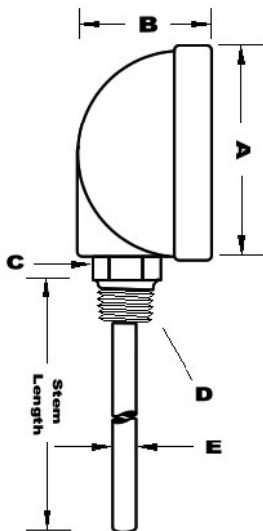

Model J

Marshall

3" Bottom Mount Bimetal Thermometer

General Information

Rugged cast aluminum head with baked enamel finish, stainless steel bezel.

Mountings

½" NPT mounting is standard.
Other mountings are available.

Stem

304 stainless steel stem, ¼" diameter.
Lengths from 2½" to 96".

Head:

3" diameter.

Ranges

°F, °C and dual ranges available.
See Range Chart.

- A 3.060"
- B 1.875"
- C 0.875" HEX
- D 0.500" NPT
- E 0.250"

Ranges, °C

Models	K	A	B ADJ	E J ADJ	G GJ ADJ
Dial Size	1"	1.5"	2.25"	3"	5"
-100-50°C			X	X	X
-75-325°C				X	
-70-160°C			X	X	X
-70-25°C			X	X	X
-50-100°C		X	X	X	X
-40-40°C				X	
-30-30°C	X			X	
-10-200°C			X		X
-10-110°C	X	X	X	X	X
0-400°C			X	X	X
0-300°C		X	X	X	X
0-250°C		X	X	X	X
0-200°C		X	X	X	X
0-150°C	X	X	X		X
0-100°C			X	X	X
0-60°C			X	X	
0-50°C		X	X	X	X
100-400°C				X	
100-500°C			X	X	X

Dual Ranges, °F/°C

Models	A	B ADJ	E J ADJ	G GJ ADJ
Dial Size	1.5"	2.25"	3"	5"
-150-700°F -100-370°C			X	
-100-400°F -70-200°C		X	X	
-90-130°F -68-55°C			X	
0-130°F -15-50°C		X	X	
0-220°F -10-100°C	X			
14-230°F -10-110°C		X	X	X
50-160°F 10-70°C			X	
50-300°F 10-150°C		X		X
50-550°F 0-300°C	X			
50-500°F 10-260°C		X	X	X
150-750°F 65-400°C		X	X	X
200-1000°F 100-530°C			X	