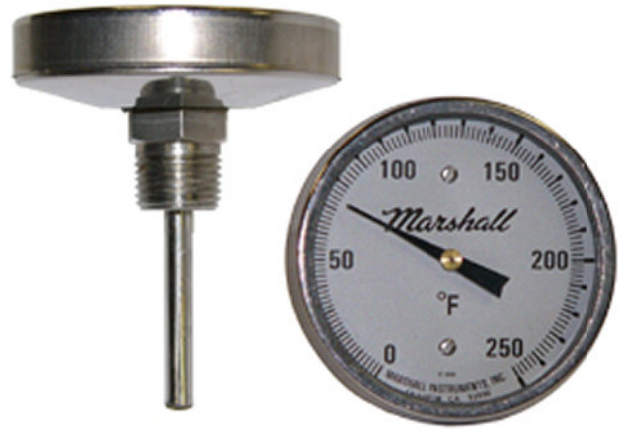

Model G

Marshall

5" Dial Bimetal Thermometer

General Information

All stainless steel head, bezel and mounting.
Flat window is standard.

Mountings

½" NPT mounting is standard.
Other mountings are available.

Stem

304 stainless steel stem, ¼" diameter.
Lengths from 2½" to 96".

Head

5" diameter.

Ranges

°F, °C and dual ranges available.
See Range Chart.

- A 4.890"
- B 0.594"
- C 0.875" HEX
- D 0.500" NPT
- E 0.250"

All Dimensions Are Approximate

Models	K	A	B ADJ	E J ADJ	G GJ ADJ
Dial Size	1"	1.5"	2.25"	3"	5"
-150-1000°F			X	X	X
-150-700°F			X	X	X
-150-500°F			X	X	X
-120-100°F				X	
-100-400°F				X	
-100-200°F				X	
-100-100°F			X	X	X
-70-230°F		X	X	X	X
-65-50°F		X	X		
-50-300°F			X	X	X
-50-250°F			X	X	X
-50-125°F			X	X	
-40-120°F			X	X	X
-40-160°F	X	X	X	X	X
-20-180°F		X	X	X	X
0-800°F			X	X	X
0-700°F			X	X	
0-400°F			X	X	
0-300°F			X	X	X
0-250°F		X	X	X	X
0-220°F	X	X	X	X	X
0-200°F		X	X	X	X
0-150°F		X	X	X	X
0-100°F			X	X	X
20-240°F		X	X	X	X
25-125°F		X	X	X	X
50-650°F	X		X	X	X
50-550°F				X	
50-500°F	X	X	X	X	X
50-400°F			X	X	X
50-300°F	X	X	X	X	X
50-250°F		X	X	X	X
50-160°F		X	X		X
100-200°F				X	
150-750°F		X	X	X	X
200-1000°F			X	X	X

Dual Ranges, °F/°C

Models	A	B ADJ	E J ADJ	G GJ ADJ
Dial Size	1.5"	2.25"	3"	5"
-150-700°F -100-370°C			X	
-100-400°F -70-200°C		X	X	
-90-130°F -68-55°C			X	
0-130°F -15-50°C		X	X	
0-220°F -10-100°C	X			
14-230°F -10-110°C		X	X	X
50-160°F 10-70°C			X	
50-300°F 10-150°C		X		X
50-550°F 0-300°C	X			
50-500°F 10-260°C		X	X	X
150-750°F 65-400°C		X	X	X
200-1000°F 100-530°C			X	