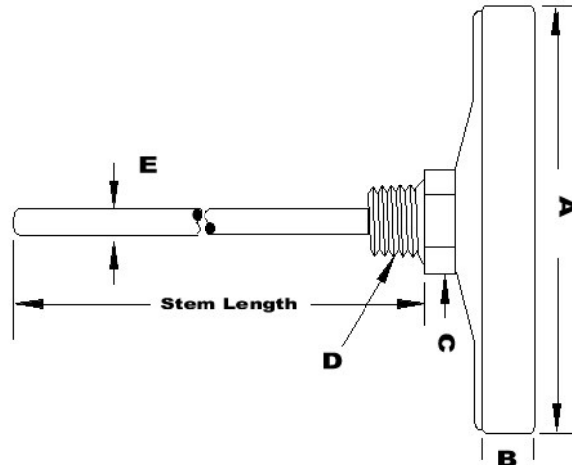

Model G

Marshall

5" Dial Bimetal Thermometer

General Information

All stainless steel head, bezel and mounting.
Flat window is standard.

Mountings

½" NPT mounting is standard.
Other mountings are available.

Stem

304 stainless steel stem, ¼" diameter.
Lengths from 2½" to 96".

Head

5" diameter.

Ranges

°F, °C and dual ranges available.
See Range Chart.

- A 4.890"
- B 0.594"
- C 0.875" HEX
- D 0.500" NPT
- E 0.250"

All Dimensions Are Approximate

Ranges, °C

Models	K	A	B ADJ	E J ADJ	G GJ ADJ
Dial Size	1"	1.5"	2.25"	3"	5"
-100-50°C			X	X	X
-75-325°C				X	
-70-160°C			X	X	X
-70-25°C			X	X	X
-50-100°C		X	X	X	X
-40-40°C				X	
-30-30°C	X			X	
-10-200°C			X		X
-10-110°C	X	X	X	X	X
0-400°C			X	X	X
0-300°C		X	X	X	X
0-250°C		X	X	X	X
0-200°C		X	X	X	X
0-150°C	X	X	X		X
0-100°C			X	X	X
0-60°C			X	X	
0-50°C		X	X	X	X
100-400°C				X	
100-500°C			X	X	X

Dual Ranges, °F/°C

Models	A	B ADJ	E J ADJ	G GJ ADJ
Dial Size	1.5"	2.25"	3"	5"
-150-700°F -100-370°C			X	
-100-400°F -70-200°C		X	X	
-90-130°F -68-55°C			X	
0-130°F -15-50°C		X	X	
0-220°F -10-100°C	X			
14-230°F -10-110°C		X	X	X
50-160°F 10-70°C			X	
50-300°F 10-150°C		X		X
50-550°F 0-300°C	X			
50-500°F 10-260°C		X	X	X
150-750°F 65-400°C		X	X	X
200-1000°F 100-530°C			X	