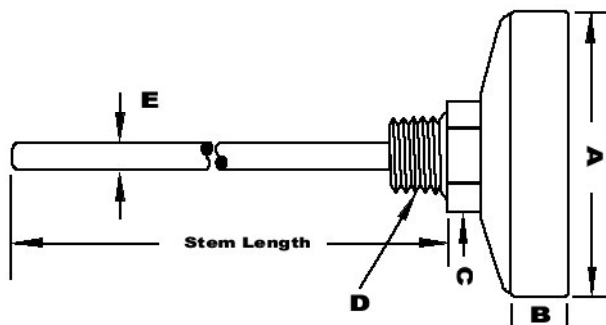

### Stem

304 stainless steel stem, ¼" diameter.  
Lengths from 2½" to 96".

### Head

3" diameter.

### Ranges

°F, °C and dual ranges available.  
See Range Chart.

- A 3.060"
- B 0.625"
- C 0.875" HEX
- D 0.500" NPT
- E 0.250"

All Dimensions Are Approximate

*Master Gauge Co.*

**WHEN UNDER PRESSURE THINK OF US!**

### Dual Ranges, °F/°C

Models	A	B ADJ	E J ADJ	G GJ ADJ
Dial Size	1.5"	2.25"	3"	5"
-150-700°F -100-370°C			X	
-100-400°F -70-200°C		X	X	
-90-130°F -68-55°C			X	
0-130°F -15-50°C		X	X	
0-220°F -10-100°C	X			
14-230°F -10-110°C		X	X	X
50-160°F 10-70°C			X	
50-300°F 10-150°C		X		X
50-550°F 0-300°C	X			
50-500°F 10-260°C		X	X	X
150-750°F 65-400°C		X	X	X
200-1000°F 100-530°C			X	