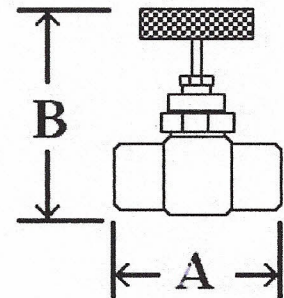

Accessories: Valves

A14

Ball Valve Style Gauge Cock
1/4" FNPT x 1/4" FNPT
Brass Body rated at 700 psi

	A	B
Inches	1.60"	1.30"
mm	40mm	33mm

A15

Ball Valve Style Gauge Cock
1/4" FNPT x 1/4" MNPT
Brass Body rated at 700 psi

	A	B
Inches	1.60"	1.35"
mm	40mm	34mm

NV-B-1/4

Needle Valve
1/4" FNPT x 1/4" FNPT
Brass Body rated at 5000 psi

	A	B
Inches	1.62"	1.94"
mm	41mm	49mm