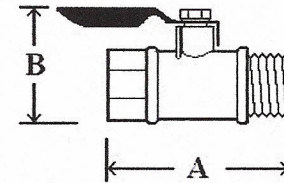

Accessories: Valves

A14

Ball Valve Style Gauge Cock
1/4" FNPT x 1/4" FNPT
Brass Body rated at 700 psi

	A	B
Inches	1.60"	1.30"
mm	40mm	33mm

A15

Ball Valve Style Gauge Cock
1/4" FNPT x 1/4" MNPT
Brass Body rated at 700 psi

	A	B
Inches	1.60"	1.35"
mm	40mm	34mm

NV-B-1/4

Needle Valve
1/4" FNPT x 1/4" FNPT
Brass Body rated at 5000 psi

	A	B
Inches	1.62"	1.94"
mm	41mm	49mm