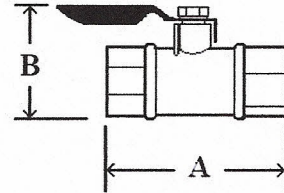

Accessories: Valves

A14

Ball Valve Style Gauge Cock
1/4" FNPT x 1/4" FNPT
Brass Body rated at 700 psi

	A	B
Inches	1.60"	1.30"
mm	40mm	33mm

A15

Ball Valve Style Gauge Cock
1/4" FNPT x 1/4" MNPT
Brass Body rated at 700 psi

	A	B
Inches	1.60"	1.35"
mm	40mm	34mm

NV-B-1/4

Needle Valve
1/4" FNPT x 1/4" FNPT
Brass Body rated at 5000 psi

	A	B
Inches	1.62"	1.94"
mm	41mm	49mm